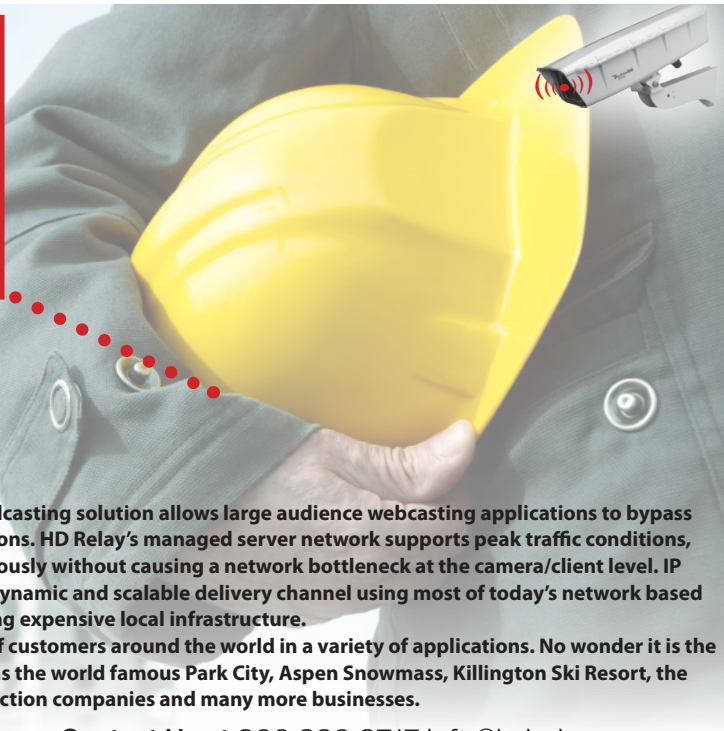

RELAY™
Managed IP Video Services

How eLiveStream™ Works Making live cameras work for your construction site

eLiveStream™ Key Features & Benefits:

Unlimited Simultaneous Viewers

Our world wide data centers can handle the most demanding live event or attraction.

Blazing fast frame Rate at 30fps

Super fast frame rate, our smooth interlaced HD video brings the viewer into the most "real life" video experience available without compromise.

Guaranteed Service Levels

Your live camera is how the world sees your business. With a 99% uptime guarantee, you are covered.

720p Image Size

Optimized for the web viewing into a full immersion live experience.

Anti-Hijacking

Security of your feed is very important. We make sure your live HD feed can be only seen on your website or other authorized sites.

HD Relay's eLiveStream™ IP video rebroadcasting solution allows large audience webcasting applications to bypass Traditional server and bandwidth limitations. HD Relay's managed server network supports peak traffic conditions, handling thousands of viewers simultaneously without causing a network bottleneck at the camera/client level. IP video streaming enables you to create a dynamic and scalable delivery channel using most of today's network based HD cameras without adding or maintaining expensive local infrastructure.